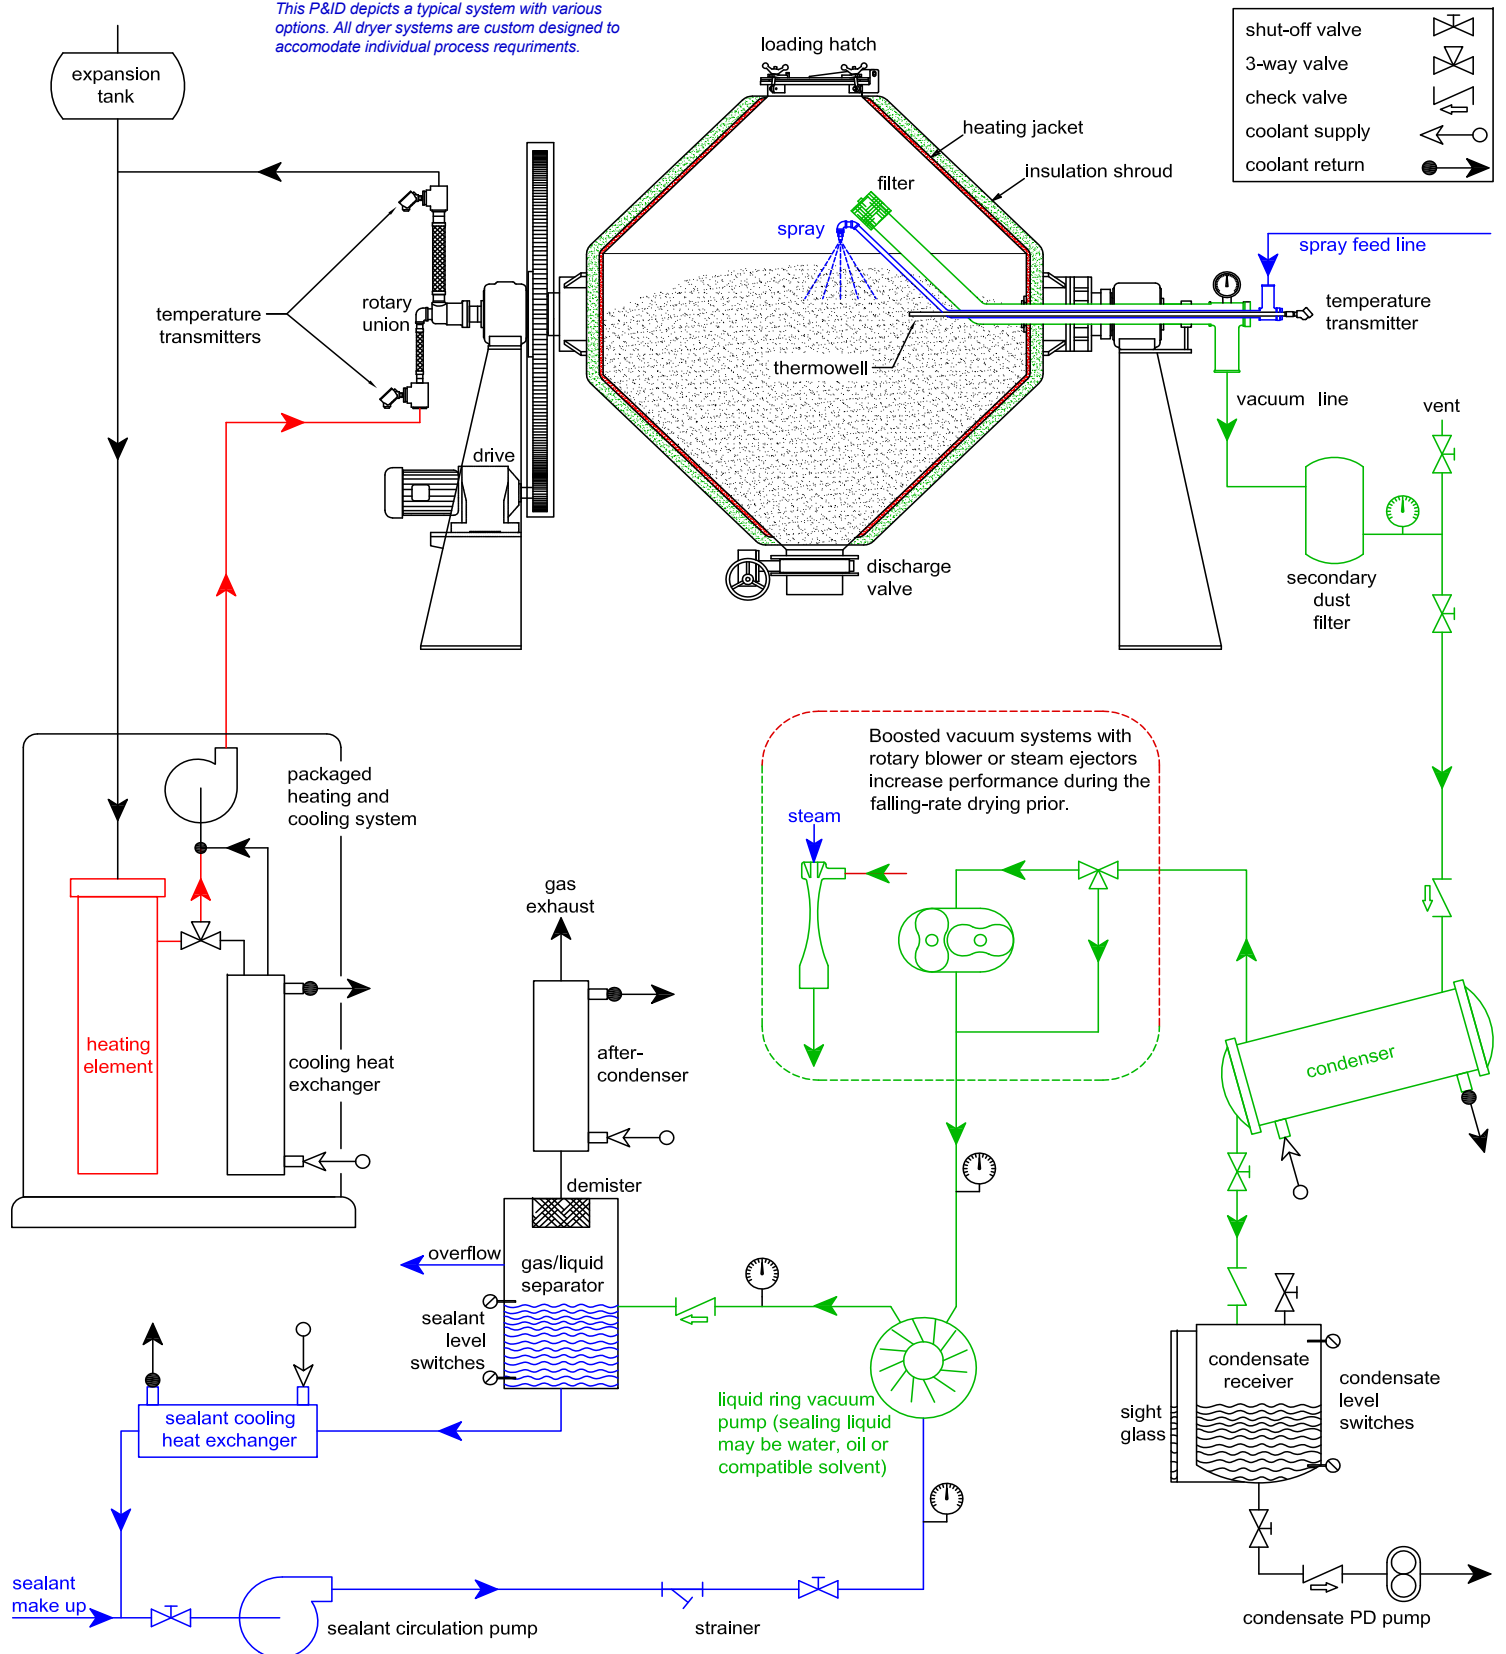

ROTA-CONE[®] VACUUM DRYER SYSTEM

PAUL O. ABBE[®]
Since 1911

This P&ID depicts a typical system with various options. All dryer systems are custom designed to accommodate individual process requirements.